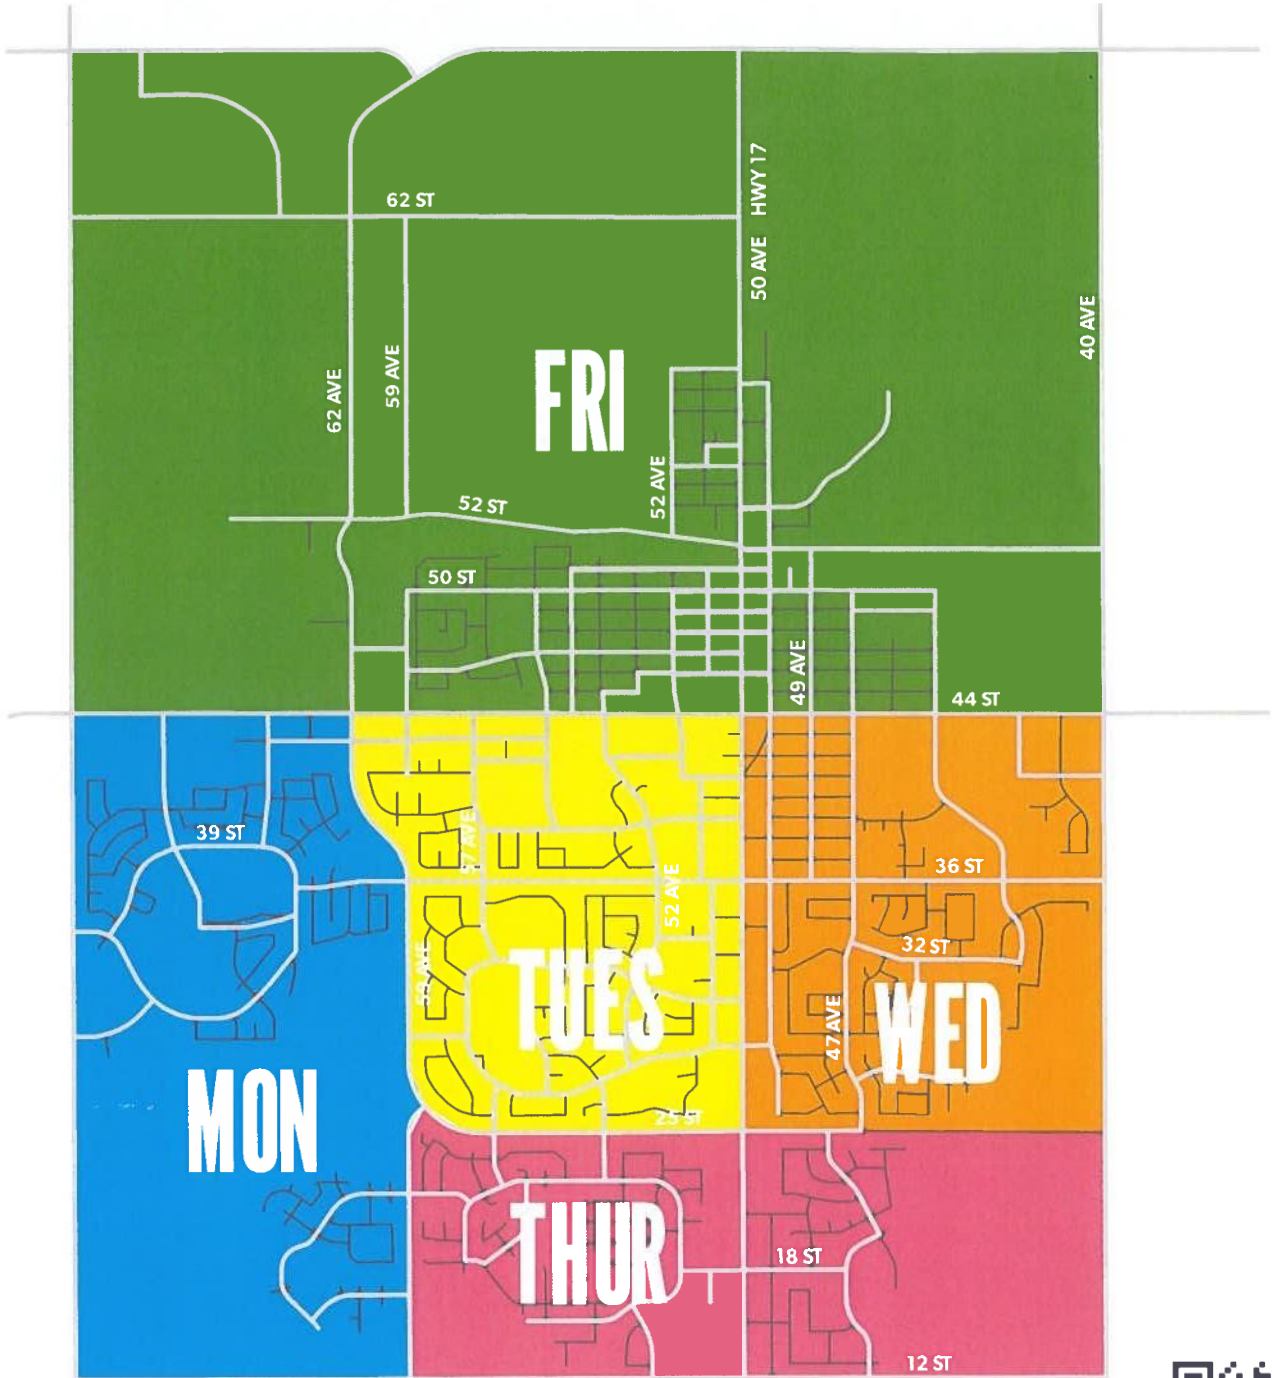

YOUR CURBSIDE COLLECTION ZONING MAP

Curbside pickup happens in your neighbourhood on the same day every week all year. Easy!

YOUR CURBSIDE COLLECTION 2022-2023 SCHEDULE

Blue bags and waste are collected weekly, while organics are collected on days with the ▲ symbol from November to April.

Check the zone map for your neighbourhood's collection day!

November 2022

Sun	Mon	Tue	Wed	Thu	Fri	Sat
	31	1	2	3	4	5
6	7	8	9	10	11	12
13	14	15	16	17	18	19
20	21	22	23	24	25	26
27	28	29	30			

December 2022

October 2023

Sun	Mon	Tue	Wed	Thu	Fri	Sat
1	2	3	4	5	6	7
8	9	10	11	12	13	14
15	16	17	18	19	20	21
22	23	24	25	26	27	28
29	30	31				

Important Dates:

- Every second week organic collection starts/ends (October 31 – April 3)

Organic pickup every second week during this time period.

- Blue Bag, Organics and Waste Collection

lloydminster.ca/curbside

- Christmas Tree Collection (January 9 – 13)

Tress should be on the curb by 7 a.m. on your collection day, with the tinsel and decorations removed. Organics, blue bag and waste collected this week.